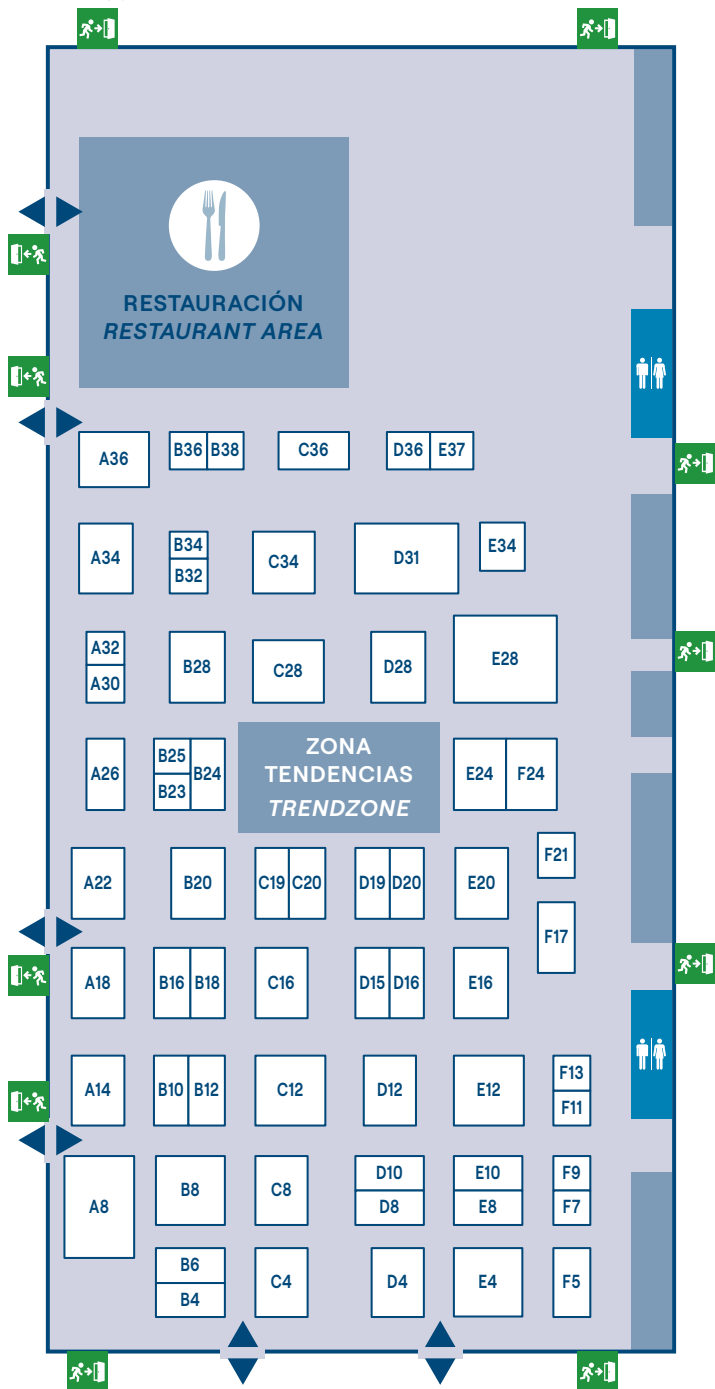

HOME
TEXTILES
PREMIUM

BY TEXTILHOGAR