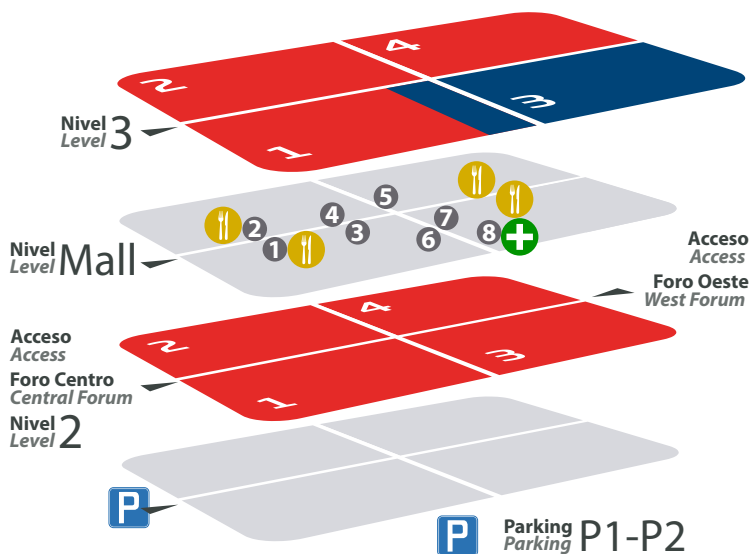

FeriaHábitat València

International furniture
and lighting fair

HOME
TEXTILES
PREMIUM

BY TEXTILHOGAR

International
home textile and
decoration show

19-22.Sept.2023

- 1 EL PAN Y LA SAL
- 2 LAS HEBRAS DEL AZAFRÁN
- 3 CLUB DE PRENSA / PRESS CLUB
- 4 SALA VIP
- 5 SALA AUSIAS MARCH
- 6 CLUB DEL COMPRADOR
- 7 SALA JOAQUÍN RODRIGO
- 8 BOTIQUÍN / FIRST AID