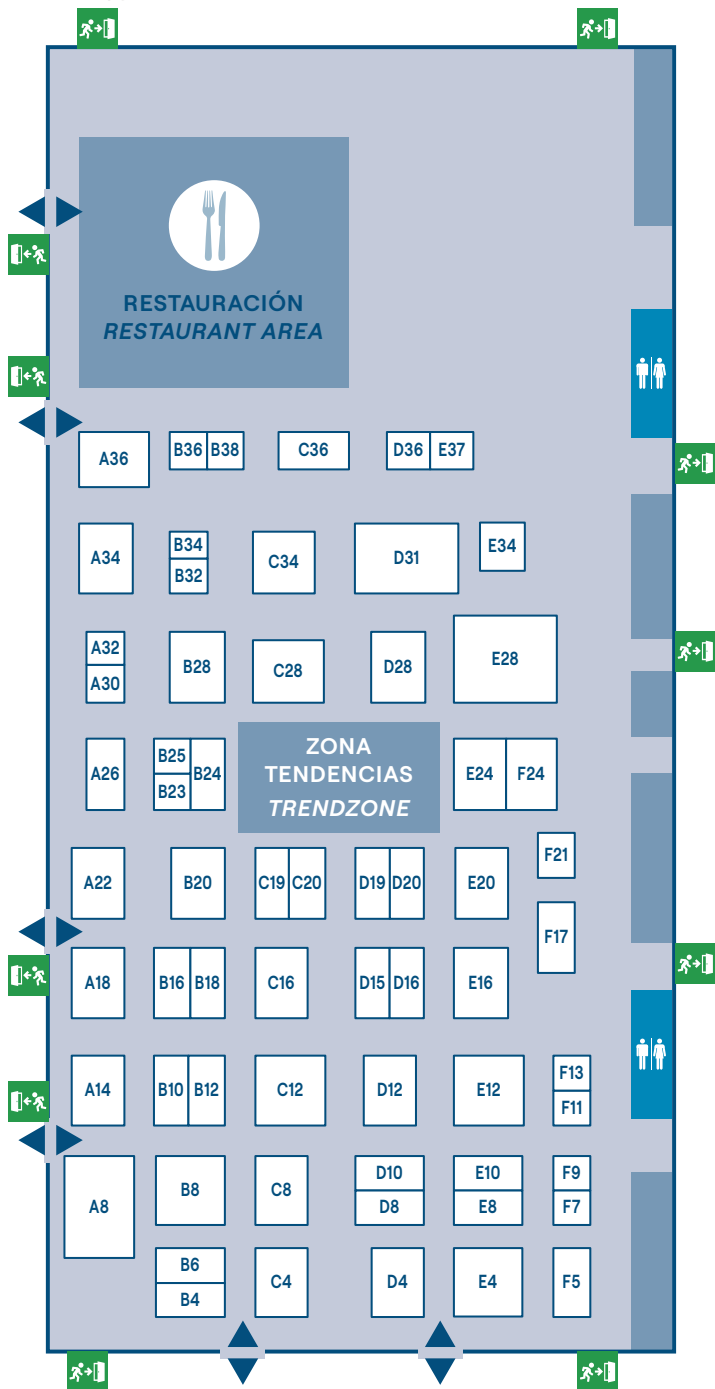

HOME
TEXTILES
PREMIUM

BY TEXTILHOGAR